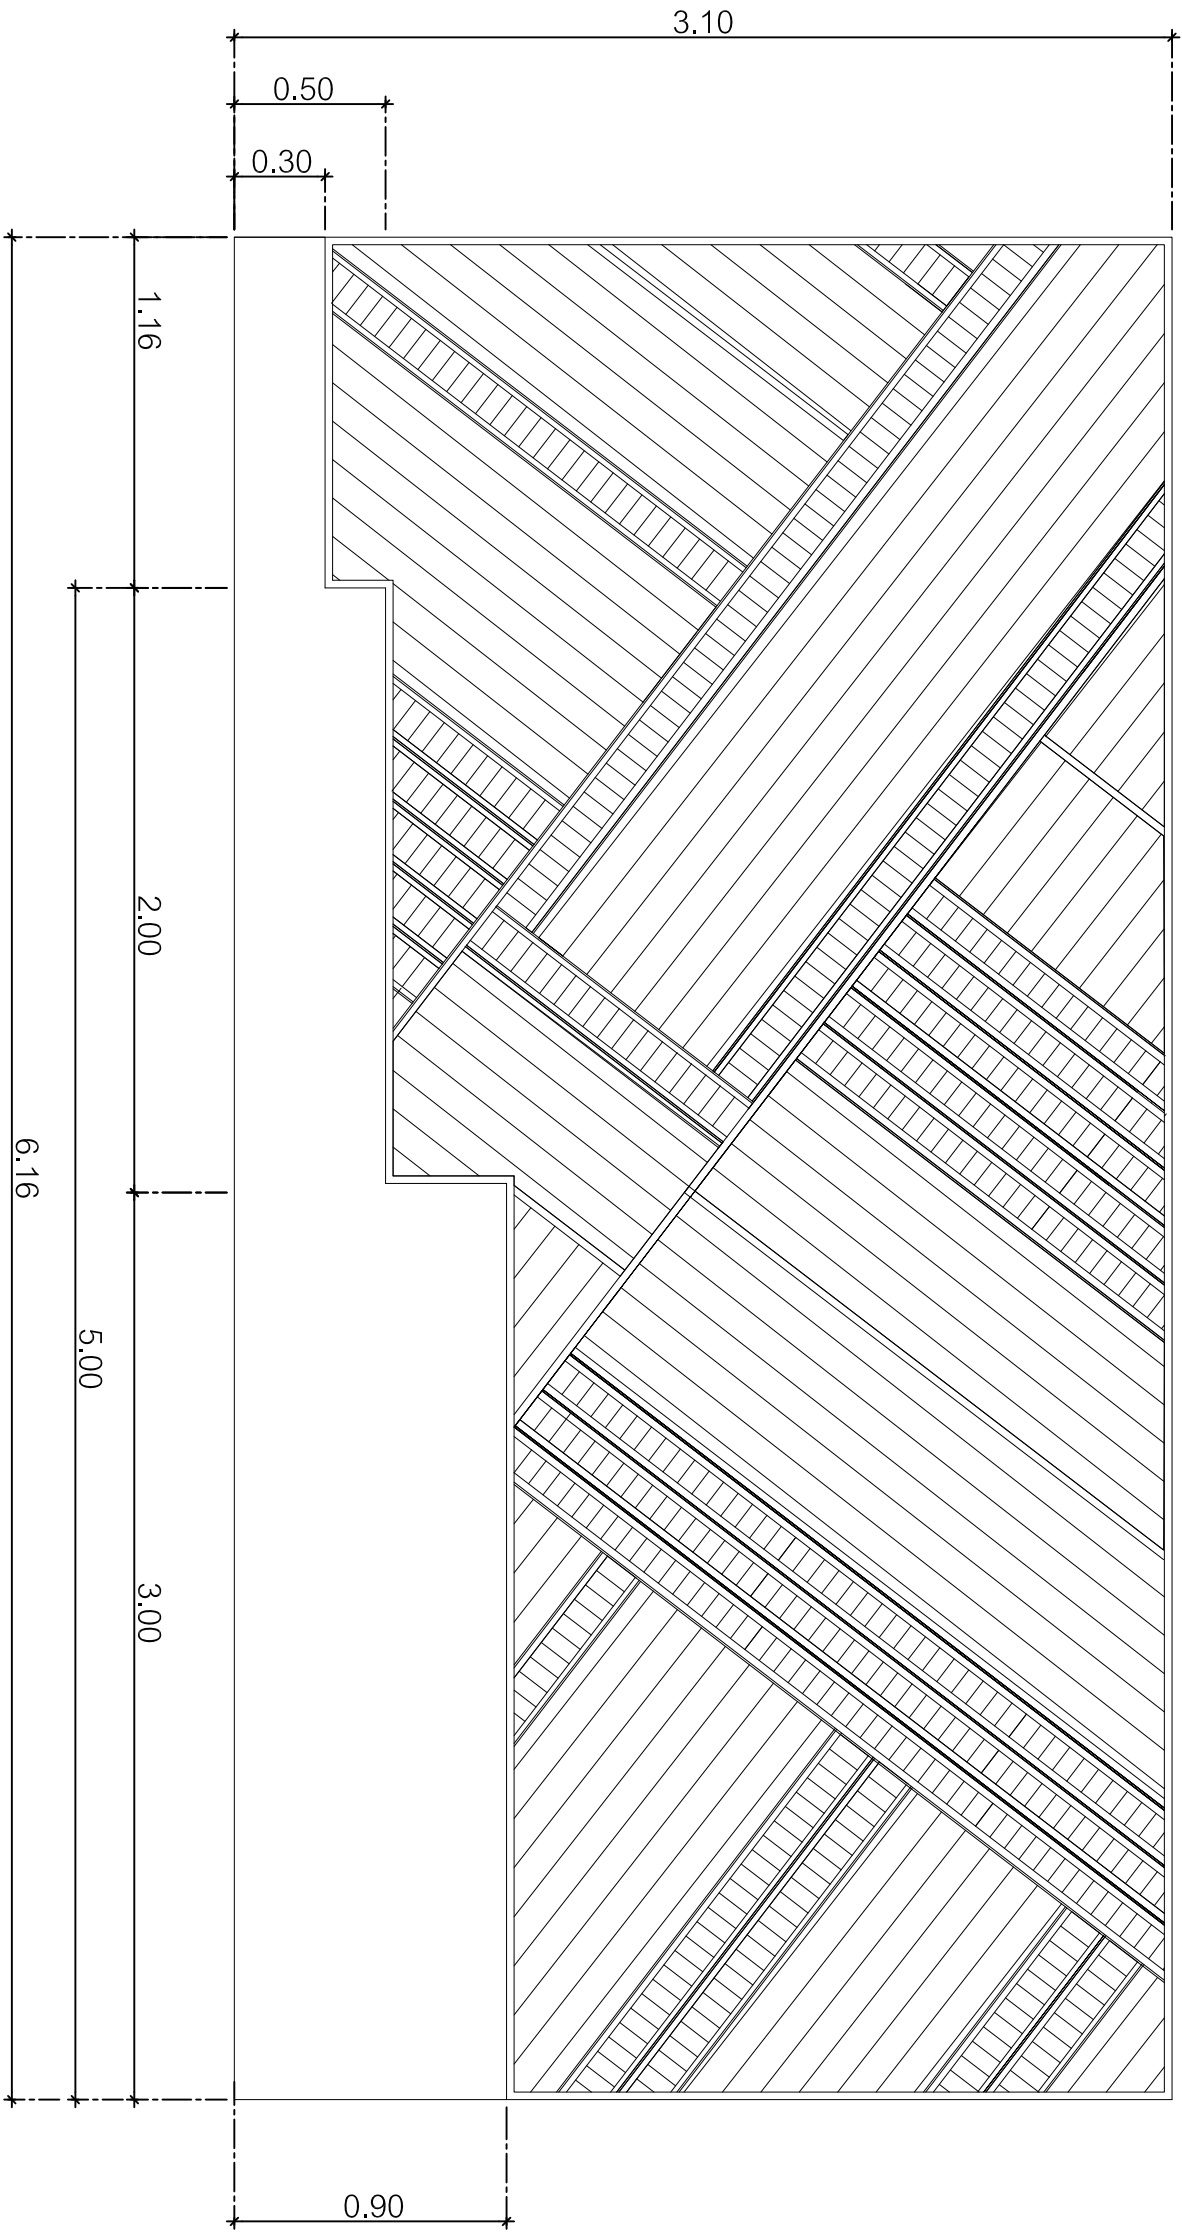

PROJECT NAME

GARDEN SHOW
 MASSCLUSIVE

ARCHITECT

INTERIOR

ENGINEER

LANDSCAPE ARCHITECT

DRAWING TITLE

SCALE 1 : 20

CHECKED BY:
 APPROVED BY:
 DRAW BY:

REVISION DRAWING NO.

A-	
TOTAL	

DATE

DIAGONAL BRICK & WOOD
 ไม้กระเบื้องไม้
 1:25